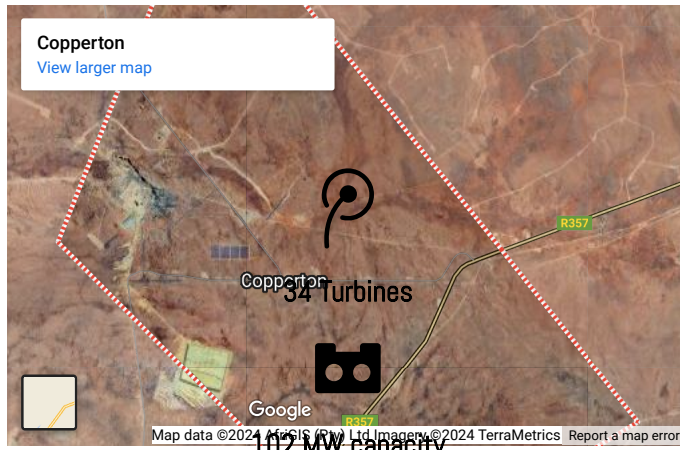

360 GWh Generated Annually Powering 100,000 Homes

38,000 tonnes of annual CO2 Savings

2.5 million litres of annual Water Savings